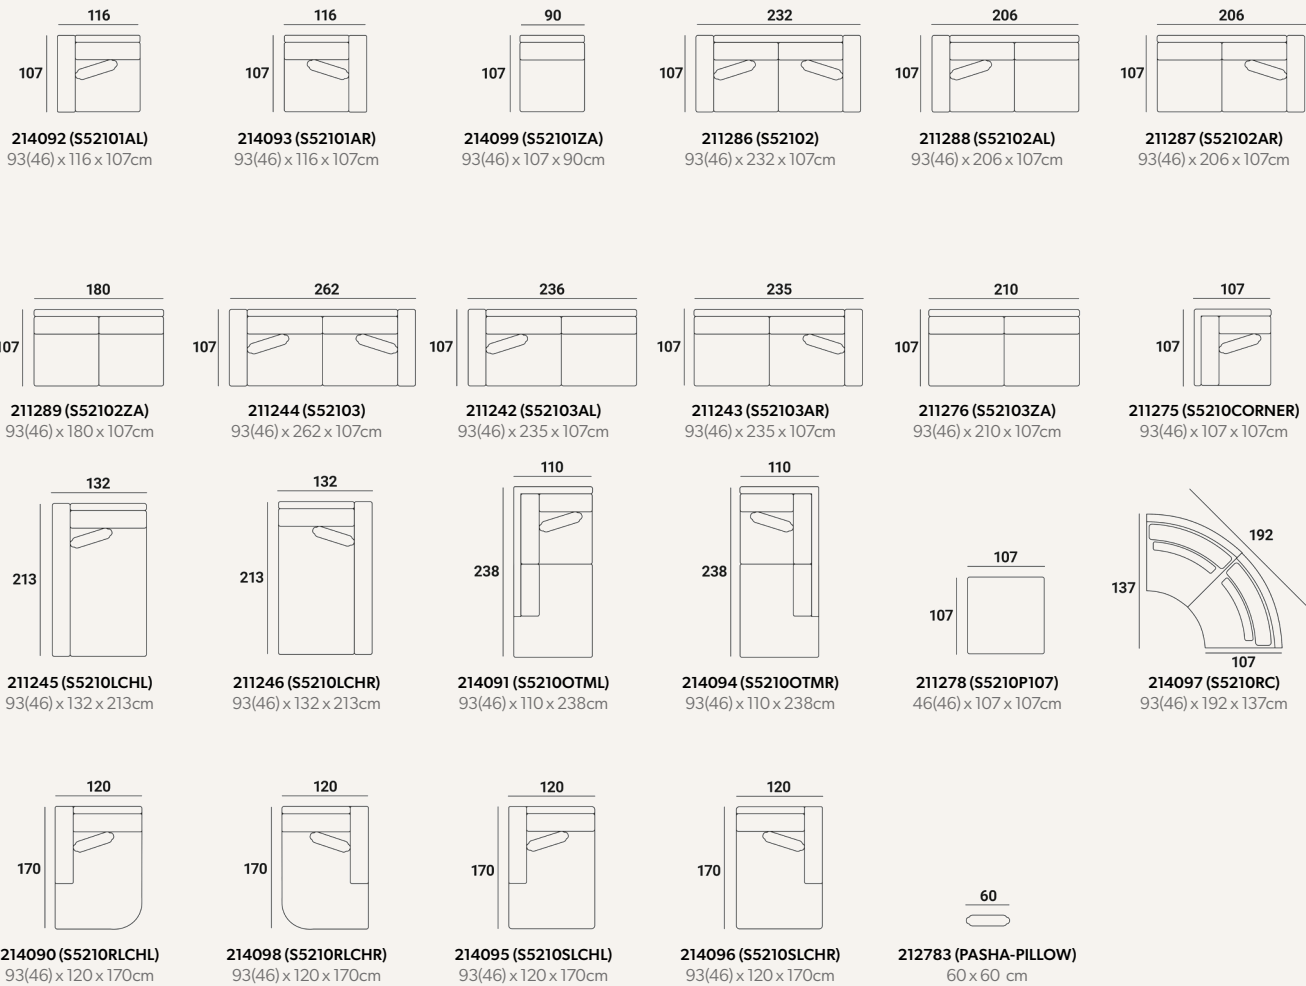

PASHA

MODULE SOFA

ABOUT PASHA

The Pasha is a luxurious sofa with a warm and inviting look. Loose back and seat cushions offer ultimate comfort and a relaxed seating experience. Included decorative cushions add a playful and stylish touch. Ideal for those who want to combine coziness and elegance in their living space.

SEE PAGE 4 FOR ALL AVAILABLE FABRICS.